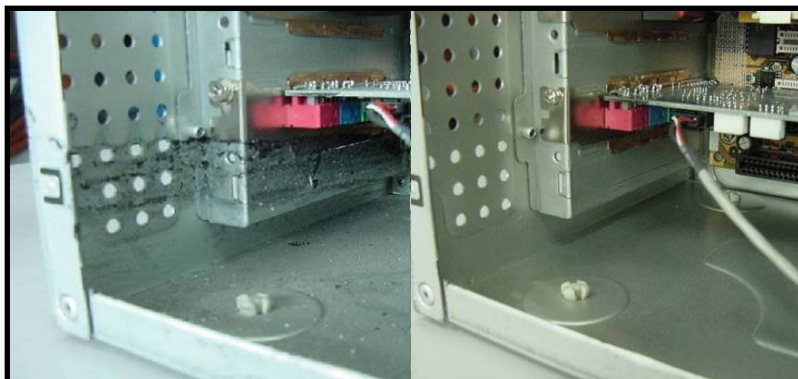

# Business Interruption (BI)

Hp: 9321 9321

**A fast, expert response  
makes the difference.**

One call to DRS can put you on the road to recovery.

Whether your business or home suffers a fire, smoke, soot damage or flood, and other calamity, DRS is the company to turn to:

Immediate stabilization determines the level of recovery success.

Immediate response and proper handling are critical.

**Disaster Restoration Singapore**

**Simply put, we're ready**